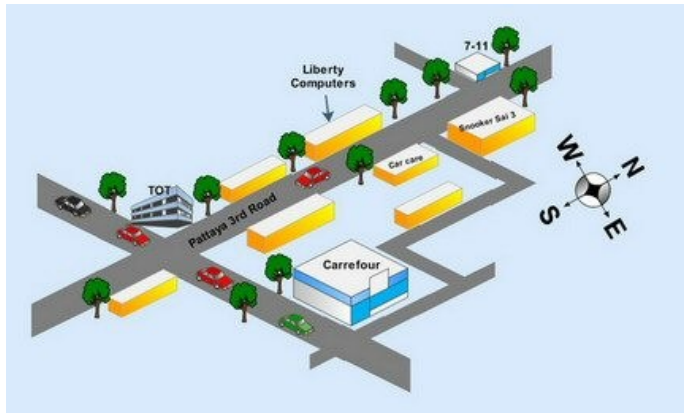

Premium Support Plan
B3,500 per year
includes:

FREE remote support 9am—5 pm (where available)
Help and support line available 9am to midnight, 365 days a year

30% discount on service call charges

Our other services include

CCTV systems

Maintenance and Support Contracts

Tel: 038 360400

Email: libertycomputerspattaya@gmail.com
www.libertycomputers.asia

Photographs are for illustrative purposes only; actual product may vary from photo.
All prices subject to VAT at prevailing rate
Jan 2009

LIBERTY COMPUTERS PATTAYA Co. Ltd

COMPUTER CATALOGUE
Tel: 038 360400
www.libertycomputers.asia

**TURN KEY SOLUTIONS FOR
RESTAURANTS, BARS, HOTELS
AND ALL RETAIL OUTLETS**

STORE-Pos - specifically for small retail outlets

- 1 x POS terminal with 15" LCD screen
- 1 x non-contact bar code scanner
- 1 x thermal receipt printer
- 1 x SELLMATIX annual licence

B59,900

ALL POINT OF SALE PACKAGES INCLUDE

- *** Installation ***
- *** Windows licence ***
- *** Configuration/programming ***
- *** Minimum 6 hours training in English and Thai ***
- *** Full after sale 12 month Premium support plan ***
- *** World wide remote access via internet ***